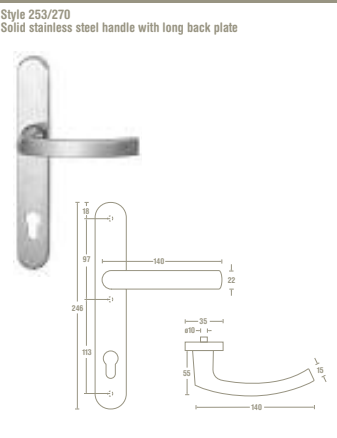

Our range of high quality lever handles are shown below, including contemporary solid stainless steel handles to meet all tastes and requirements.

Each handle has been engineered with the user in mind, producing timeless and ergonomic designs.

As standard we offer lever handle finishes in black, white, polished chrome and polished gold, as shown, along with black and white d – handles, slave handles and hinges.

An example of some of the most popular opening configurations are shown opposite. All doors can open into or out of the room and can fold to the left or the right.

The Easifold 3000 system is available in all RAL colours including a wide range of metallic finishes. Also shown is an example of the woodgrain finishes we offer. Please note that the examples depicted are for guidance only and may not be an exact representation of the colour.

For further details on any of the options above please contact your retailer.

3000/2/0 > Max door leaf width = 1200mm > Min door leaf width = 700mm > Slave locking handles as standard, optional keyed locking available > No lead door, lever handle or multipoint lock	
3000/3/0 > Max door leaf width = 1200mm > Min door leaf width = 400mm > Multi point locking & anti drill cylinder	
3000/2/1 > Max door leaf width = 1200mm > Min door leaf width = 400mm > Multi point locking & anti drill cylinder	
3000/3/1 > Max door leaf width = 1200mm > Min door leaf width = 400mm > Multi point locking & anti drill cylinder	
3000/4/0 > Max door leaf width = 1200mm > Min door leaf width = 700mm > Slave locking handles as standard, optional keyed locking available > No lead door, lever handle or multipoint lock	
3000/5/0 > Max door leaf width = 1200mm > Min door leaf width = 400mm > Multi point locking & anti drill cylinder	
3000/4/1 > Max door leaf width = 1200mm > Min door leaf width = 400mm > Multi point locking & anti drill cylinder	
3000/3/2 > Max door leaf width = 1200mm > Min door leaf width = 400mm > Multi point locking & anti drill cylinder	
3000/6/0 > Max door leaf width = 1200mm > Min door leaf width = 700mm > Slave locking handles as standard, optional keyed locking available > No lead door, lever handle or multipoint lock	
3000/5/1 > Max door leaf width = 1200mm > Min door leaf width = 400mm > Multi point locking & anti drill cylinder	
3000/3/3 > Max door leaf width = 1200mm > Min door leaf width = 400mm > Multi point locking & anti drill cylinder	
3000/7/0 > Max door leaf width = 1100mm > Min door leaf width = 400mm > Multi point locking & anti drill cylinder	
3000/6/1 > Max door leaf width = 1100mm > Min door leaf width = 400mm > Multi point locking & anti drill cylinder	
3000/5/2 > Max door leaf width = 1100mm > Min door leaf width = 400mm > Multi point locking & anti drill cylinder	
3000/4/3 > Max door leaf width = 1100mm > Min door leaf width = 400mm > Multi point locking & anti drill cylinder	
3000/5/3 > Max door leaf width = 1100mm > Min door leaf width = 400mm > Multi point locking & anti drill cylinder	

Stock colours

- 9910 G Hipca white
- 9005 S Jet Black
- 7016 S Anthracite grey
- 9006 M Light silver metallic
- 9007 M Dark silver metallic
- 7021 M Black grey

Wood finishes

- Golden Oak
- Natural Oak
- Mahogany