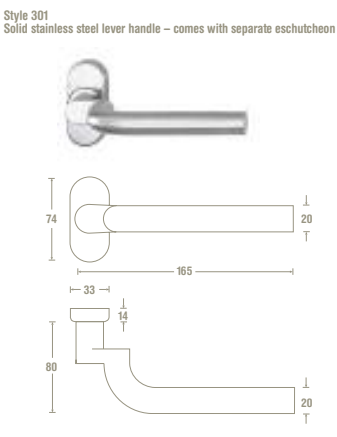

For further details on any of the options above please contact your retailer.

<p>3000/2/0</p> <ul style="list-style-type: none"> > Max door leaf width = 1200mm > Min door leaf width = 700mm > Slave locking handles as standard, optional keyed locking available > No lead door, lever handle or multipoint lock 	
<p>3000/3/0</p> <ul style="list-style-type: none"> > Max door leaf width = 1200mm > Min door leaf width = 400mm > Multi point locking & anti drill cylinder 	
<p>3000/2/1</p> <ul style="list-style-type: none"> > Max door leaf width = 1200mm > Min door leaf width = 400mm > Multi point locking & anti drill cylinder 	
<p>3000/3/1</p> <ul style="list-style-type: none"> > Max door leaf width = 1200mm > Min door leaf width = 400mm > Multi point locking & anti drill cylinder 	
<p>3000/4/0</p> <ul style="list-style-type: none"> > Max door leaf width = 1200mm > Min door leaf width = 700mm > Slave locking handles as standard, optional keyed locking available > No lead door, lever handle or multipoint lock 	
<p>3000/5/0</p> <ul style="list-style-type: none"> > Max door leaf width = 1200mm > Min door leaf width = 400mm > Multi point locking & anti drill cylinder 	
<p>3000/4/1</p> <ul style="list-style-type: none"> > Max door leaf width = 1200mm > Min door leaf width = 400mm > Multi point locking & anti drill cylinder 	
<p>3000/3/2</p> <ul style="list-style-type: none"> > Max door leaf width = 1200mm > Min door leaf width = 400mm > Multi point locking & anti drill cylinder 	
<p>3000/6/0</p> <ul style="list-style-type: none"> > Max door leaf width = 1200mm > Min door leaf width = 700mm > Slave locking handles as standard, optional keyed locking available > No lead door, lever handle or multipoint lock 	
<p>3000/5/1</p> <ul style="list-style-type: none"> > Max door leaf width = 1200mm > Min door leaf width = 400mm > Multi point locking & anti drill cylinder 	
<p>3000/3/3</p> <ul style="list-style-type: none"> > Max door leaf width = 1200mm > Min door leaf width = 400mm > Multi point locking & anti drill cylinder 	
<p>3000/7/0</p> <ul style="list-style-type: none"> > Max door leaf width = 1100mm > Min door leaf width = 400mm > Multi point locking & anti drill cylinder 	
<p>3000/6/1</p> <ul style="list-style-type: none"> > Max door leaf width = 1100mm > Min door leaf width = 400mm > Multi point locking & anti drill cylinder 	
<p>3000/5/2</p> <ul style="list-style-type: none"> > Max door leaf width = 1100mm > Min door leaf width = 400mm > Multi point locking & anti drill cylinder 	
<p>3000/4/3</p> <ul style="list-style-type: none"> > Max door leaf width = 1100mm > Min door leaf width = 400mm > Multi point locking & anti drill cylinder 	
<p>3000/5/3</p> <ul style="list-style-type: none"> > Max door leaf width = 1100mm > Min door leaf width = 400mm > Multi point locking & anti drill cylinder 	