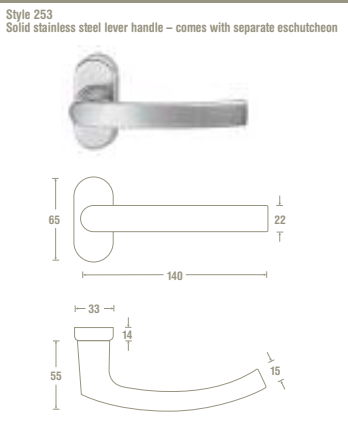

Our range of high quality lever handles are shown below, including contemporary solid stainless steel handles to meet all tastes and requirements.

Each handle has been engineered with the user in mind, producing timeless and ergonomic designs.

As standard we offer lever handle finishes in black, white, polished chrome and polished gold, as shown, along with black and white d – handles, slave handles and hinges.

An example of some of the most popular opening configurations are shown opposite. All doors can open into or out of the room and can fold to the left or the right.

The Easifold 3000 system is available in all RAL colours including a wide range of metallic finishes. Also shown is an example of the woodgrain finishes we offer. Please note that the examples depicted are for guidance only and may not be an exact representation of the colour.

For further details on any of the options above please contact your retailer.

3000/2/0 > Max door leaf width = 1200mm > Min door leaf width = 700mm > Slave locking handles as standard, optional keyed locking available > No lead door, lever handle or multipoint lock	
3000/3/0 > Max door leaf width = 1200mm > Min door leaf width = 400mm > Multi point locking & anti drill cylinder	
3000/2/1 > Max door leaf width = 1200mm > Min door leaf width = 400mm > Multi point locking & anti drill cylinder	
3000/3/1 > Max door leaf width = 1200mm > Min door leaf width = 400mm > Multi point locking & anti drill cylinder	
3000/4/0 > Max door leaf width = 1200mm > Min door leaf width = 700mm > Slave locking handles as standard, optional keyed locking available > No lead door, lever handle or multipoint lock	
3000/5/0 > Max door leaf width = 1200mm > Min door leaf width = 400mm > Multi point locking & anti drill cylinder	
3000/4/1 > Max door leaf width = 1200mm > Min door leaf width = 400mm > Multi point locking & anti drill cylinder	
3000/3/2 > Max door leaf width = 1200mm > Min door leaf width = 400mm > Multi point locking & anti drill cylinder	
3000/6/0 > Max door leaf width = 1200mm > Min door leaf width = 700mm > Slave locking handles as standard, optional keyed locking available > No lead door, lever handle or multipoint lock	
3000/5/1 > Max door leaf width = 1200mm > Min door leaf width = 400mm > Multi point locking & anti drill cylinder	
3000/3/3 > Max door leaf width = 1200mm > Min door leaf width = 400mm > Multi point locking & anti drill cylinder	
3000/7/0 > Max door leaf width = 1100mm > Min door leaf width = 400mm > Multi point locking & anti drill cylinder	
3000/6/1 > Max door leaf width = 1100mm > Min door leaf width = 400mm > Multi point locking & anti drill cylinder	
3000/5/2 > Max door leaf width = 1100mm > Min door leaf width = 400mm > Multi point locking & anti drill cylinder	
3000/4/3 > Max door leaf width = 1100mm > Min door leaf width = 400mm > Multi point locking & anti drill cylinder	
3000/5/3 > Max door leaf width = 1100mm > Min door leaf width = 400mm > Multi point locking & anti drill cylinder	

Stock colours

9910 G Hipca white
9005 S Jet Black
7016 S Anthracite grey
9006 M Light silver metallic
9007 M Dark silver metallic
7021 M Black grey

Wood finishes

Golden Oak
Natural Oak
Mahogany