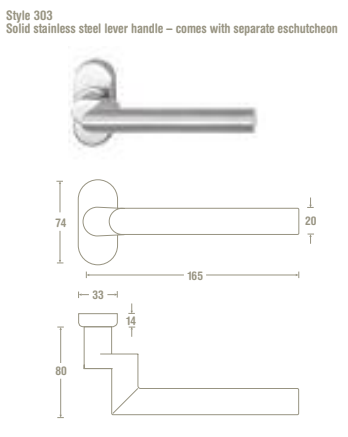

For further details on any of the options above please contact your retailer.

<p>3000/2/0</p> <ul style="list-style-type: none"> > Max door leaf width = 1200mm > Min door leaf width = 700mm > Slave locking handles as standard, optional keyed locking available > No lead door, lever handle or multipoint lock 	
<p>3000/3/0</p> <ul style="list-style-type: none"> > Max door leaf width = 1200mm > Min door leaf width = 400mm > Multi point locking & anti drill cylinder 	
<p>3000/2/1</p> <ul style="list-style-type: none"> > Max door leaf width = 1200mm > Min door leaf width = 400mm > Multi point locking & anti drill cylinder 	
<p>3000/3/1</p> <ul style="list-style-type: none"> > Max door leaf width = 1200mm > Min door leaf width = 400mm > Multi point locking & anti drill cylinder 	
<p>3000/4/0</p> <ul style="list-style-type: none"> > Max door leaf width = 1200mm > Min door leaf width = 700mm > Slave locking handles as standard, optional keyed locking available > No lead door, lever handle or multipoint lock 	
<p>3000/5/0</p> <ul style="list-style-type: none"> > Max door leaf width = 1200mm > Min door leaf width = 400mm > Multi point locking & anti drill cylinder 	
<p>3000/4/1</p> <ul style="list-style-type: none"> > Max door leaf width = 1200mm > Min door leaf width = 400mm > Multi point locking & anti drill cylinder 	
<p>3000/3/2</p> <ul style="list-style-type: none"> > Max door leaf width = 1200mm > Min door leaf width = 400mm > Multi point locking & anti drill cylinder 	
<p>3000/6/0</p> <ul style="list-style-type: none"> > Max door leaf width = 1200mm > Min door leaf width = 700mm > Slave locking handles as standard, optional keyed locking available > No lead door, lever handle or multipoint lock 	
<p>3000/5/1</p> <ul style="list-style-type: none"> > Max door leaf width = 1200mm > Min door leaf width = 400mm > Multi point locking & anti drill cylinder 	
<p>3000/3/3</p> <ul style="list-style-type: none"> > Max door leaf width = 1200mm > Min door leaf width = 400mm > Multi point locking & anti drill cylinder 	
<p>3000/7/0</p> <ul style="list-style-type: none"> > Max door leaf width = 1100mm > Min door leaf width = 400mm > Multi point locking & anti drill cylinder 	
<p>3000/6/1</p> <ul style="list-style-type: none"> > Max door leaf width = 1100mm > Min door leaf width = 400mm > Multi point locking & anti drill cylinder 	
<p>3000/5/2</p> <ul style="list-style-type: none"> > Max door leaf width = 1100mm > Min door leaf width = 400mm > Multi point locking & anti drill cylinder 	
<p>3000/4/3</p> <ul style="list-style-type: none"> > Max door leaf width = 1100mm > Min door leaf width = 400mm > Multi point locking & anti drill cylinder 	
<p>3000/5/3</p> <ul style="list-style-type: none"> > Max door leaf width = 1100mm > Min door leaf width = 400mm > Multi point locking & anti drill cylinder 	