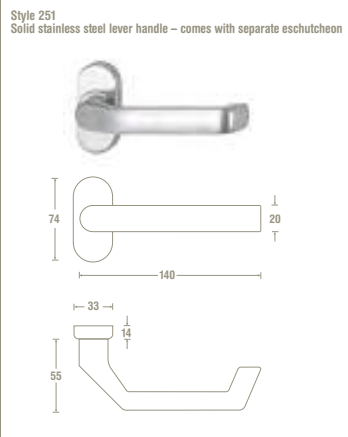

Our range of high quality lever handles are shown below, including contemporary solid stainless steel handles to meet all tastes and requirements.

Each handle has been engineered with the user in mind, producing timeless and ergonomic designs.

As standard we offer lever handle finishes in black, white, polished chrome and polished gold, as shown, along with black and white d – handles, slave handles and hinges.

An example of some of the most popular opening configurations are shown opposite. All doors can open into or out of the room and can fold to the left or the right.

The Easifold 3000 system is available in all RAL colours including a wide range of metallic finishes. Also shown is an example of the woodgrain finishes we offer. Please note that the examples depicted are for guidance only and may not be an exact representation of the colour.

For further details on any of the options above please contact your retailer.

3000/2/0 > Max door leaf width = 1200mm > Min door leaf width = 700mm > Slave locking handles as standard, optional keyed locking available > No lead door, lever handle or multipoint lock	
3000/3/0 > Max door leaf width = 1200mm > Min door leaf width = 400mm > Multi point locking & anti drill cylinder	
3000/2/1 > Max door leaf width = 1200mm > Min door leaf width = 400mm > Multi point locking & anti drill cylinder	
3000/3/1 > Max door leaf width = 1200mm > Min door leaf width = 400mm > Multi point locking & anti drill cylinder	
3000/4/0 > Max door leaf width = 1200mm > Min door leaf width = 700mm > Slave locking handles as standard, optional keyed locking available > No lead door, lever handle or multipoint lock	
3000/5/0 > Max door leaf width = 1200mm > Min door leaf width = 400mm > Multi point locking & anti drill cylinder	
3000/4/1 > Max door leaf width = 1200mm > Min door leaf width = 400mm > Multi point locking & anti drill cylinder	
3000/3/2 > Max door leaf width = 1200mm > Min door leaf width = 400mm > Multi point locking & anti drill cylinder	
3000/6/0 > Max door leaf width = 1200mm > Min door leaf width = 700mm > Slave locking handles as standard, optional keyed locking available > No lead door, lever handle or multipoint lock	
3000/5/1 > Max door leaf width = 1200mm > Min door leaf width = 400mm > Multi point locking & anti drill cylinder	
3000/3/3 > Max door leaf width = 1200mm > Min door leaf width = 400mm > Multi point locking & anti drill cylinder	
3000/7/0 > Max door leaf width = 1100mm > Min door leaf width = 400mm > Multi point locking & anti drill cylinder	
3000/6/1 > Max door leaf width = 1100mm > Min door leaf width = 400mm > Multi point locking & anti drill cylinder	
3000/5/2 > Max door leaf width = 1100mm > Min door leaf width = 400mm > Multi point locking & anti drill cylinder	
3000/4/3 > Max door leaf width = 1100mm > Min door leaf width = 400mm > Multi point locking & anti drill cylinder	
3000/5/3 > Max door leaf width = 1100mm > Min door leaf width = 400mm > Multi point locking & anti drill cylinder	

Stock colours

9910 G Hipca white
9005 S Jet Black
7016 S Anthracite grey
9006 M Light silver metallic
9007 M Dark silver metallic
7021 M Black grey

Wood finishes

Golden Oak
Natural Oak
Mahogany