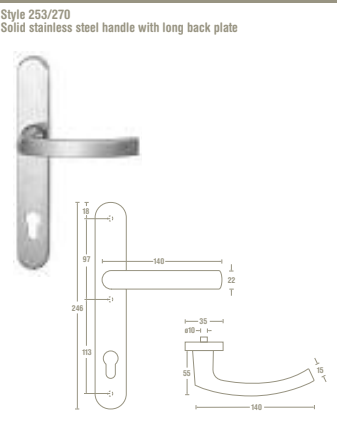

Our range of high quality lever handles are shown below, including contemporary solid stainless steel handles to meet all tastes and requirements.

Each handle has been engineered with the user in mind, producing timeless and ergonomic designs.

As standard we offer lever handle finishes in black, white, polished chrome and polished gold, as shown, along with black and white d – handles, slave handles and hinges.

An example of some of the most popular opening configurations are shown opposite. All doors can open into or out of the room and can fold to the left or the right.

The Easifold 3000 system is available in all RAL colours including a wide range of metallic finishes. Also shown is an example of the woodgrain finishes we offer. Please note that the examples depicted are for guidance only and may not be an exact representation of the colour.

For further details on any of the options above please contact your retailer.

3000/2/0 > Max door leaf width = 1200mm > Min door leaf width = 700mm > Slave locking handles as standard, optional keyed locking available > No lead door, lever handle or multipoint lock	
3000/3/0 > Max door leaf width = 1200mm > Min door leaf width = 400mm > Multi point locking & anti drill cylinder	
3000/2/1 > Max door leaf width = 1200mm > Min door leaf width = 400mm > Multi point locking & anti drill cylinder	
3000/3/1 > Max door leaf width = 1200mm > Min door leaf width = 400mm > Multi point locking & anti drill cylinder	
3000/4/0 > Max door leaf width = 1200mm > Min door leaf width = 700mm > Slave locking handles as standard, optional keyed locking available > No lead door, lever handle or multipoint lock	
3000/5/0 > Max door leaf width = 1200mm > Min door leaf width = 400mm > Multi point locking & anti drill cylinder	
3000/4/1 > Max door leaf width = 1200mm > Min door leaf width = 400mm > Multi point locking & anti drill cylinder	
3000/3/2 > Max door leaf width = 1200mm > Min door leaf width = 400mm > Multi point locking & anti drill cylinder	
3000/6/0 > Max door leaf width = 1200mm > Min door leaf width = 700mm > Slave locking handles as standard, optional keyed locking available > No lead door, lever handle or multipoint lock	
3000/5/1 > Max door leaf width = 1200mm > Min door leaf width = 400mm > Multi point locking & anti drill cylinder	
3000/3/3 > Max door leaf width = 1200mm > Min door leaf width = 400mm > Multi point locking & anti drill cylinder	
3000/7/0 > Max door leaf width = 1100mm > Min door leaf width = 400mm > Multi point locking & anti drill cylinder	
3000/6/1 > Max door leaf width = 1100mm > Min door leaf width = 400mm > Multi point locking & anti drill cylinder	
3000/5/2 > Max door leaf width = 1100mm > Min door leaf width = 400mm > Multi point locking & anti drill cylinder	
3000/4/3 > Max door leaf width = 1100mm > Min door leaf width = 400mm > Multi point locking & anti drill cylinder	
3000/5/3 > Max door leaf width = 1100mm > Min door leaf width = 400mm > Multi point locking & anti drill cylinder	

Stock colours

9910 G Hipca white
9005 S Jet Black
7016 S Anthracite grey
9006 M Light silver metallic
9007 M Dark silver metallic
7021 M Black grey

Wood finishes

Golden Oak
Natural Oak
Mahogany